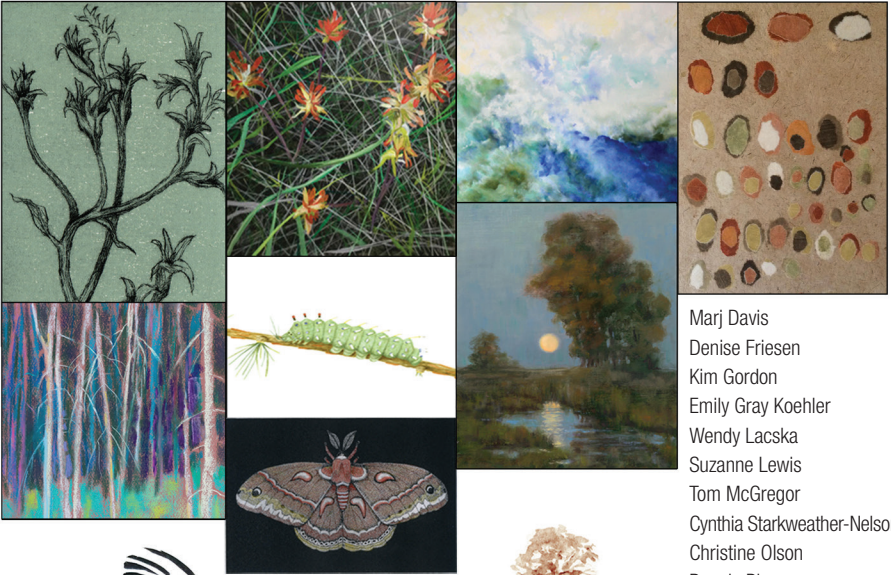

Project Art for Nature

NATURAL REFLECTIONS

White Bear Center for the Arts

4971 Long Ave, White Bear Lake, MN

Thursday, July 19 – Tuesday, August 28

Artist Reception: Thursday, August 2, 6:30 – 8:30pm

- Marj Davis
Denise Friesen
Kim Gordon
Emily Gray Koehler
Wendy Lacska
Suzanne Lewis
Tom McGregor
Cynthia Starkweather-Nelson
Christine Olson
Bonnie Ploger
Teri Power
Robyn Beth Priestley
David Spohn
Diane Wesman
Vera Ming Wong

A collaboration of artists and illustrators

Project Art for Nature

WHITE BEAR
Center
for the
Arts

Ford Family Gallery Presents:

NATURAL REFLECTIONS

Project Art for Nature (PAN) is a group of artists and illustrators from Minnesota and Wisconsin working independently and collaboratively to create artwork which promotes stewardship of threatened natural areas in our region.

Each participating artist focuses her/his work on an individually chosen area of land in need of protection or conservation related theme for a 3 year cycle. A portion of all sales from PAN shows are donated to the Minnesota Scientific and Natural Areas Program. **Natural Reflections** is the culminating show for PAN's fifth cycle.